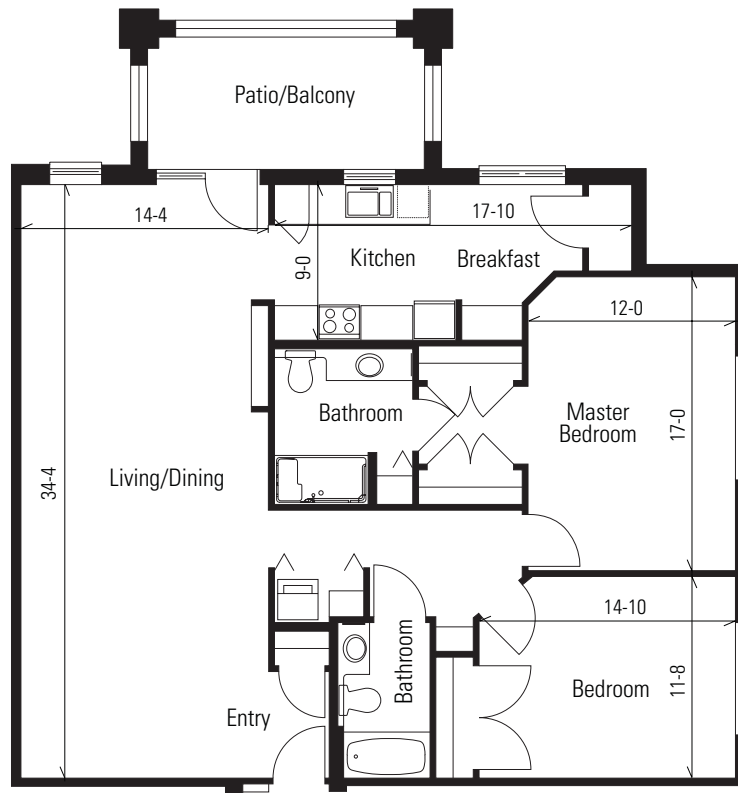

Floor Plans

Two Bedroom Grand

1,568 square feet

A Smith Senior Living Community
10501 Emilie Lane • Orland Park, Illinois 60467
708-326-2300 smithcrossing.org