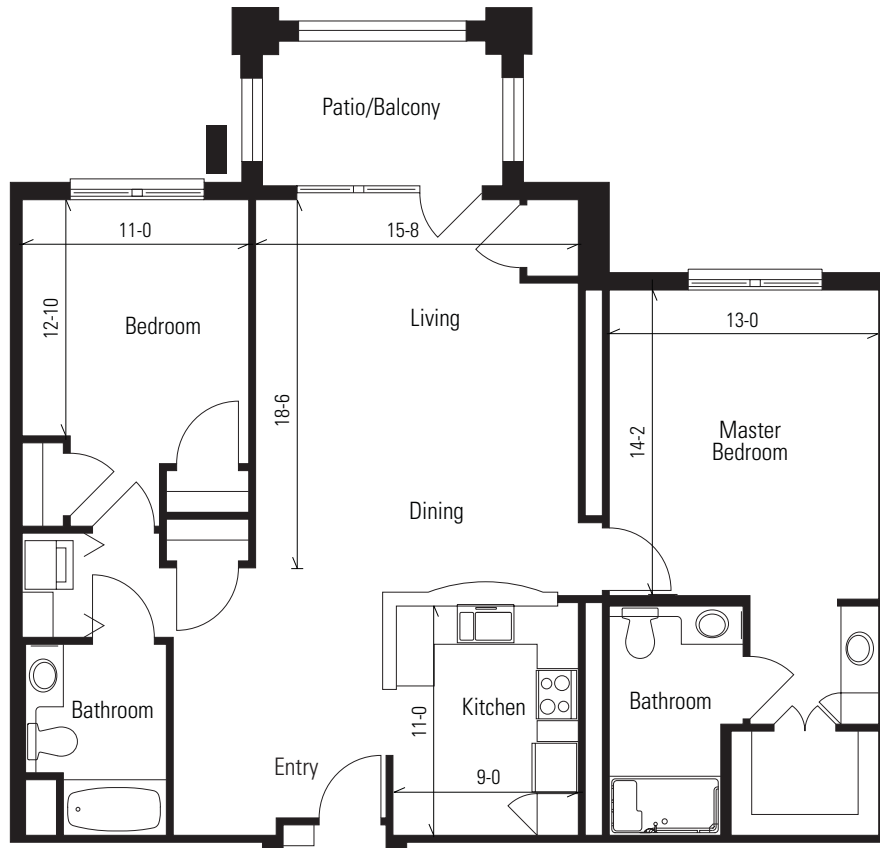

Floor Plans

Two Bedroom Deluxe 1,298 square feet

A Smith Senior Living Community
10501 Emilie Lane • Orland Park, Illinois 60467
708-326-2300 smithcrossing.org