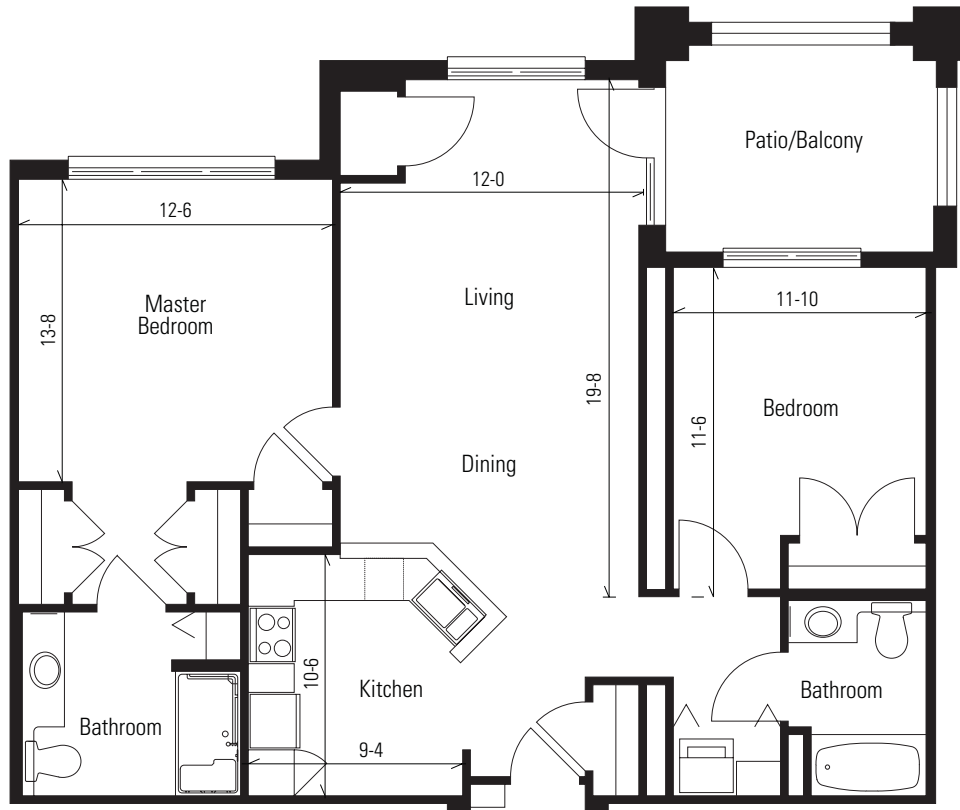

**Floor Plans**

**Two Bedroom Classic**  
1,164 square feet

A Smith Senior Living Community  
10501 Emilie Lane • Orland Park, Illinois 60467  
**708-326-2300 smithcrossing.org**