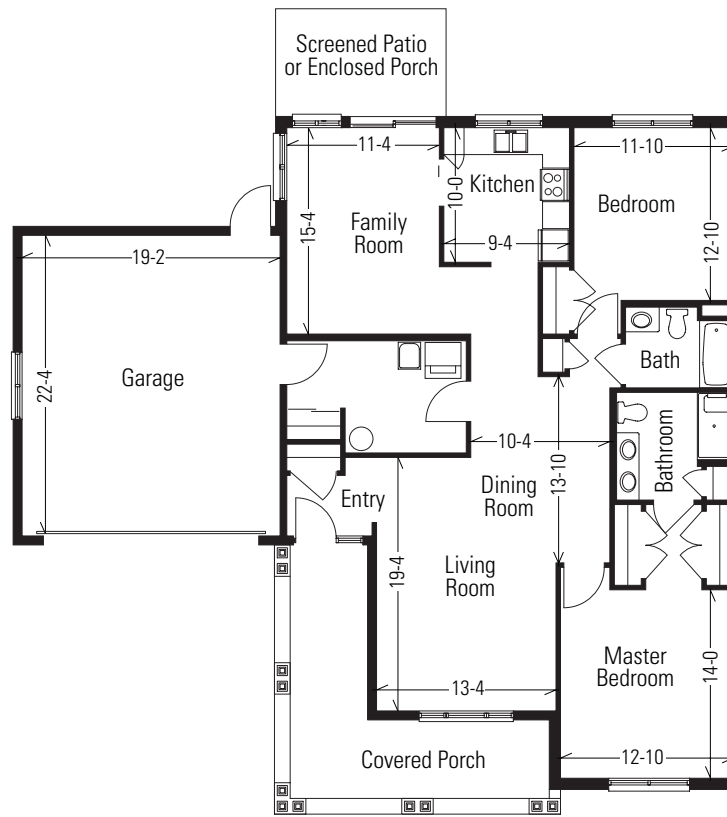

Floor Plans

Traditional Villa

1,506 square feet

A Smith Senior Living Community
10501 Emilie Lane • Orland Park, Illinois 60467
708-326-2300 smithcrossing.org