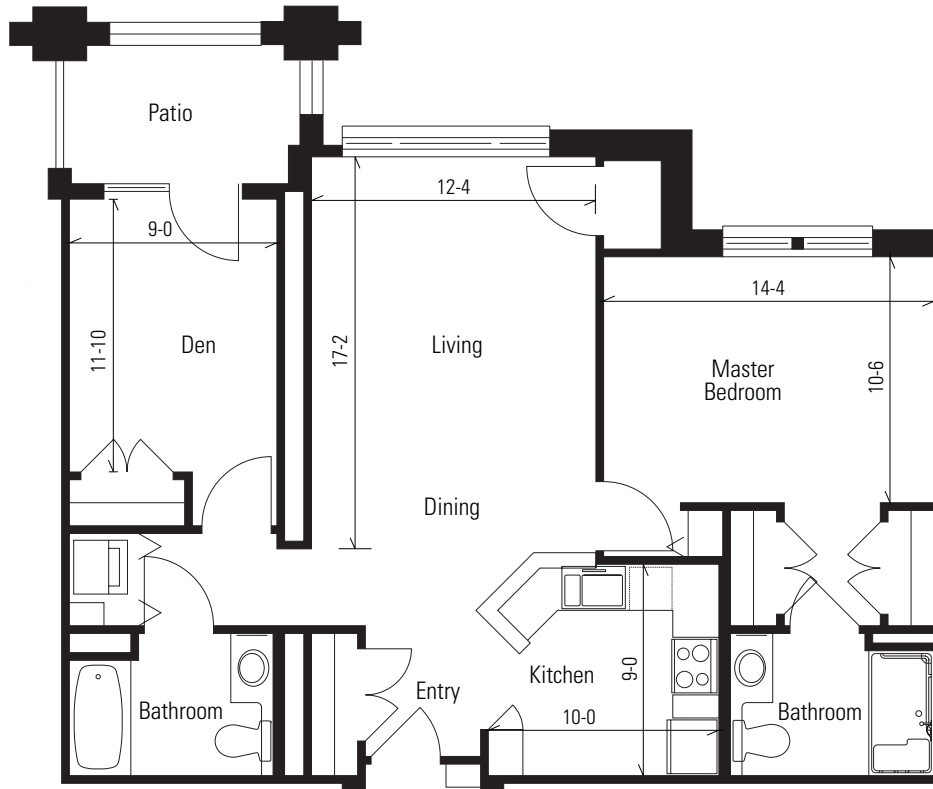

Floor Plans

One Bedroom with Den
981 square feet

A Smith Senior Living Community
10501 Emilie Lane • Orland Park, Illinois 60467
708-326-2300 smithcrossing.org