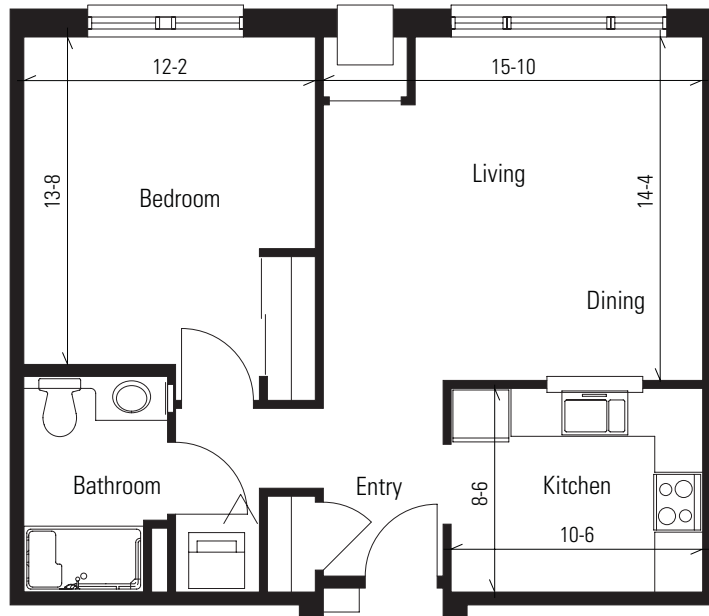

Floor Plans

One Bedroom Traditional
747 square feet

A Smith Senior Living Community
10501 Emilie Lane • Orland Park, Illinois 60467
708-326-2300 smithcrossing.org