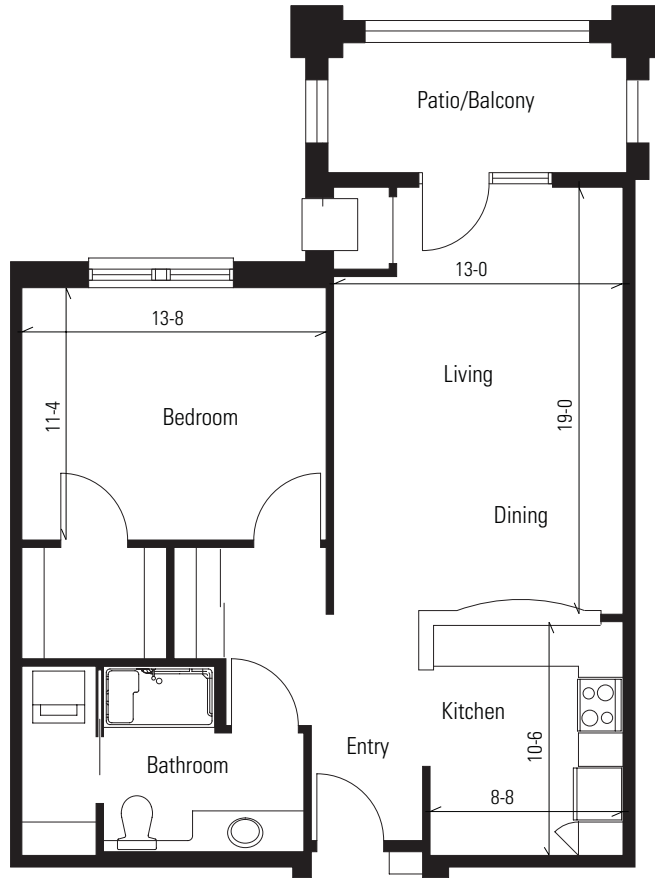

Floor Plans

One Bedroom Deluxe
842 square feet

A Smith Senior Living Community
10501 Emilie Lane • Orland Park, Illinois 60467
708-326-2300 smithcrossing.org