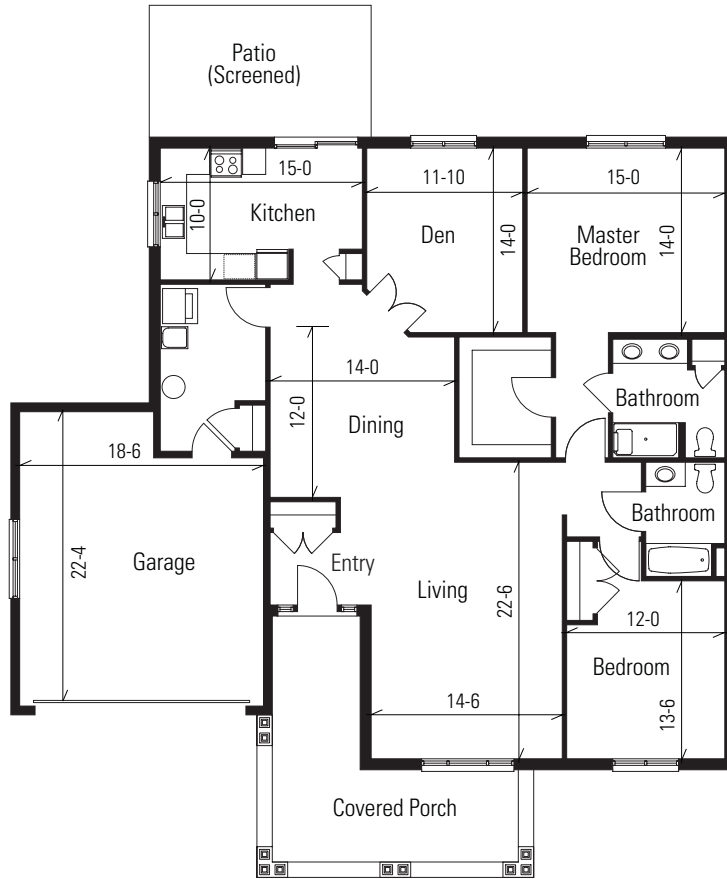

Floor Plans

Classic Villa
1,809 square feet

A Smith Senior Living Community
10501 Emilie Lane • Orland Park, Illinois 60467
708-326-2300 smithcrossing.org